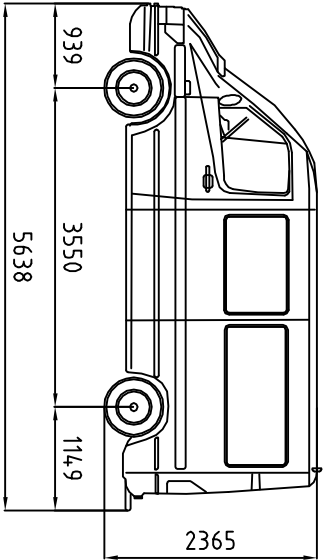

MERCEDES_Actros
Midliner_StreamSpace

MERCEDES SPRINTER PANEL VAN
STANDART ROOF AND WB 3550

MERCEDES SPRINTER PANEL VAN
HIGH ROOF AND WB 4025