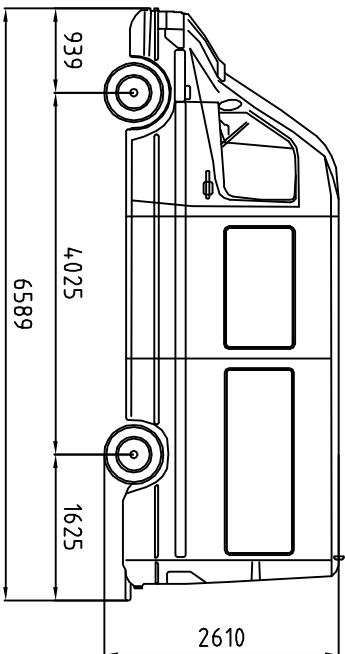

MERCEDES_Actros
Midliner_StreamSpace

MERCEDES SPRINTER PANEL VAN
STANDART ROOF AND WB 3550

MERCEDES SPRINTER PANEL VAN
HIGH ROOF AND WB 4025