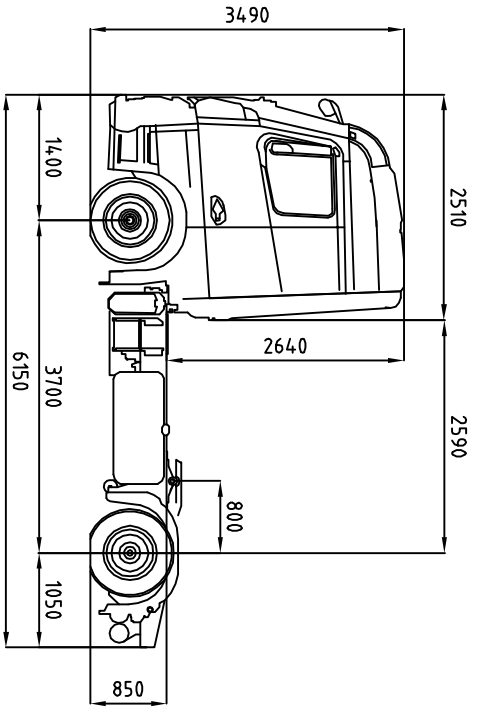

MERCEDES_Actros
Midliner_StreamSpace

MERCEDES SPRINTER PANEL VAN
STANDART ROOF AND WB 3550

MERCEDES SPRINTER PANEL VAN
HIGH ROOF AND WB 4025